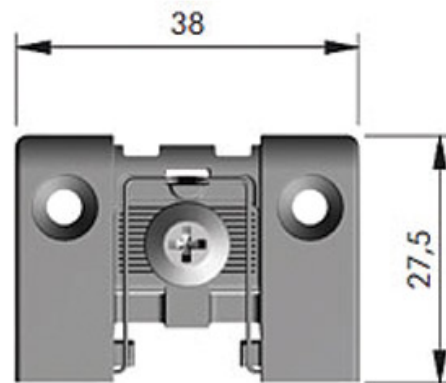

CHARNIÈRE POUR PORTE ABATTANTE

ITALIANA FERRAMENTA

NOTE: For panel thickness lower than 18 mm, refer to "KIMANA ADAPTERS".

<https://www.quincabox.fr/charniere-pour-porte-abattante-p59883>

Tel : 02 43 30 41 38