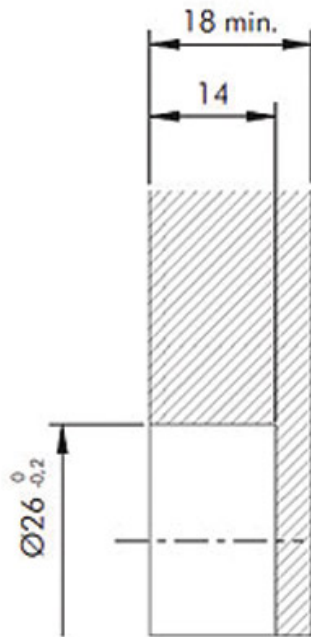

CHARNIÈRE POUR PORTE ABATTANTE

ITALIANA FERRAMENTA

NOTE: For panel thickness lower than 18 mm, refer to "KIMANA ADAPTERS".

<https://www.quincabox.fr/charniere-pour-porte-abattante-p59883>

Tel : 02 43 30 41 38