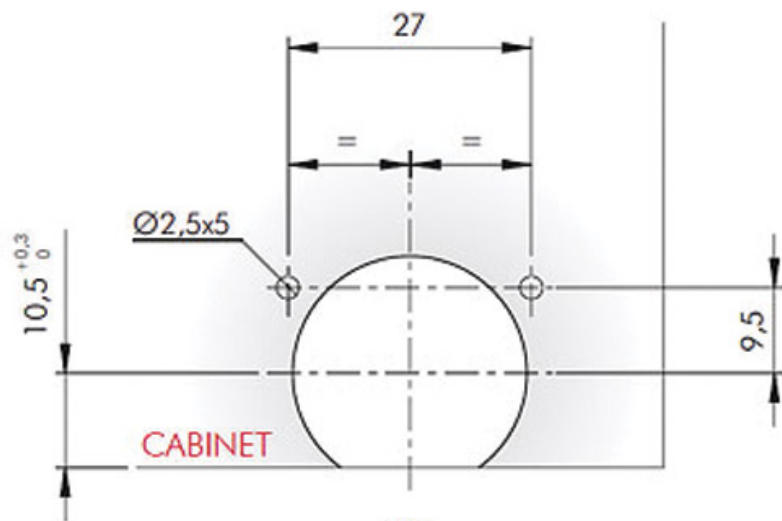

CHARNIÈRE POUR PORTE ABATTANTE

ITALIANA FERRAMENTA

NOTE: For panel thickness lower than 18 mm, refer to "KIMANA ADAPTERS".

<https://www.quincabox.fr/charniere-pour-porte-abattante-p59883>

Tel : 02 43 30 41 38