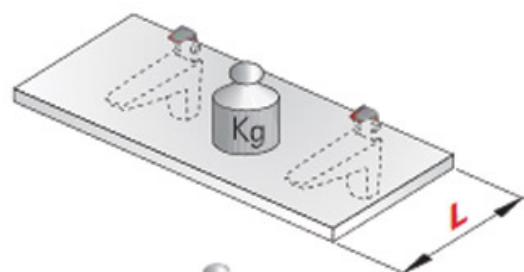

CONSOLE TABLETTE

ITALIANA FERRAMENTA

+ shelf weight = 50 kg
MAX for each pair of
shelf supports

<https://www.quincabox.fr/console-tablette--p59881>

Tel : 02 43 30 41 38

Fax : 02 43 30 26 16

www.quincabox.fr