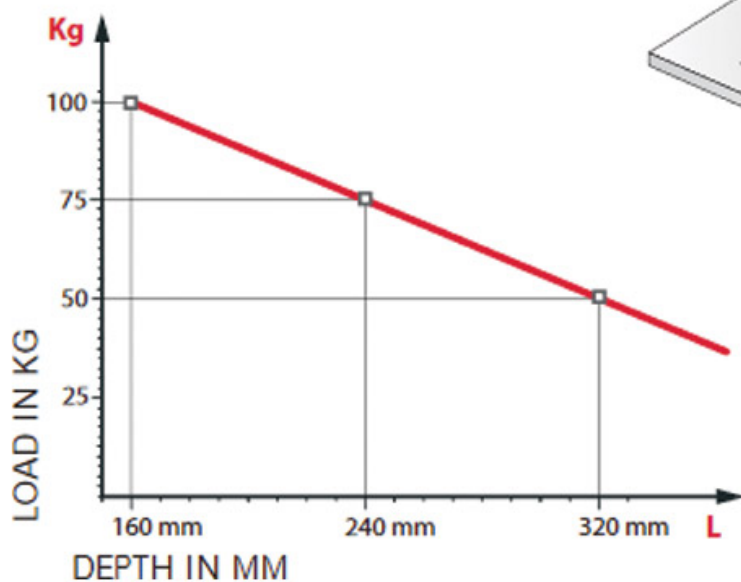

CONSOLE TABLETTE

ITALIANA FERRAMENTA

+ shelf weight = 50 kg
MAX for each pair of
shelf supports

<https://www.quincabox.fr/console-tablette--p59881>

Tel : 02 43 30 41 38

Fax : 02 43 30 26 16

www.quincabox.fr