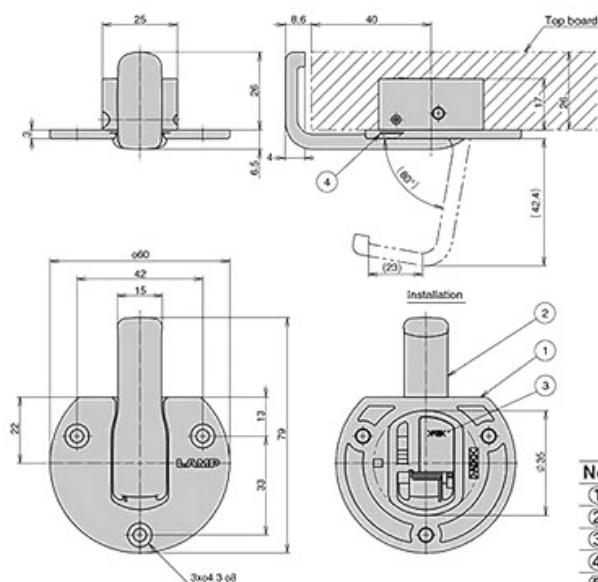

## Cut Out Dimensions

<https://www.quincabox.fr/crochet-pour-comptoir-p65234>

## Hook

## Spacer

No.	Part Name	Material	Finish / Colour
①	Body	Aluminium Alloy (ADC)	Enamel Finish/Black, Silver, Brown
②	Arm	Aluminium Alloy (ADC)	Enamel Finish/Black, Silver, Brown
③	Cover	POM	-
④	Bumper	PUR	Clear
⑤	Spacer	PA	Black