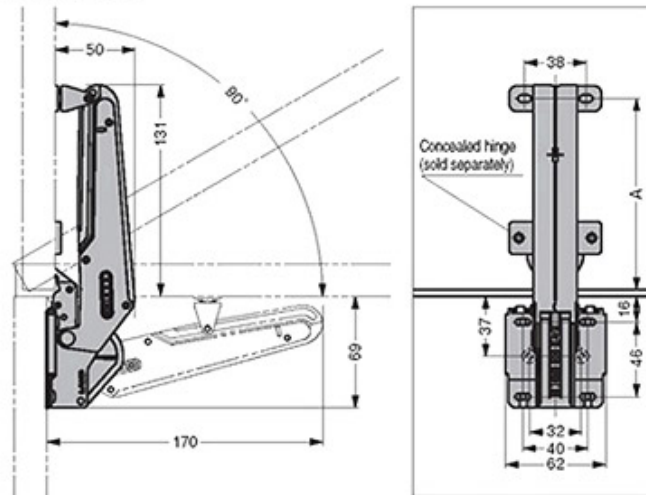

FERRURE RELEVANT AILERON POUR COFFRE

SUGATSUNE

[Installation]

<https://www.quincabox.fr/ferrure-relevant-aileron-pour-coffre-p65232>

Tel : 02 43 30 41 38

Fax : 02 43 30 26 16

www.quincabox.fr