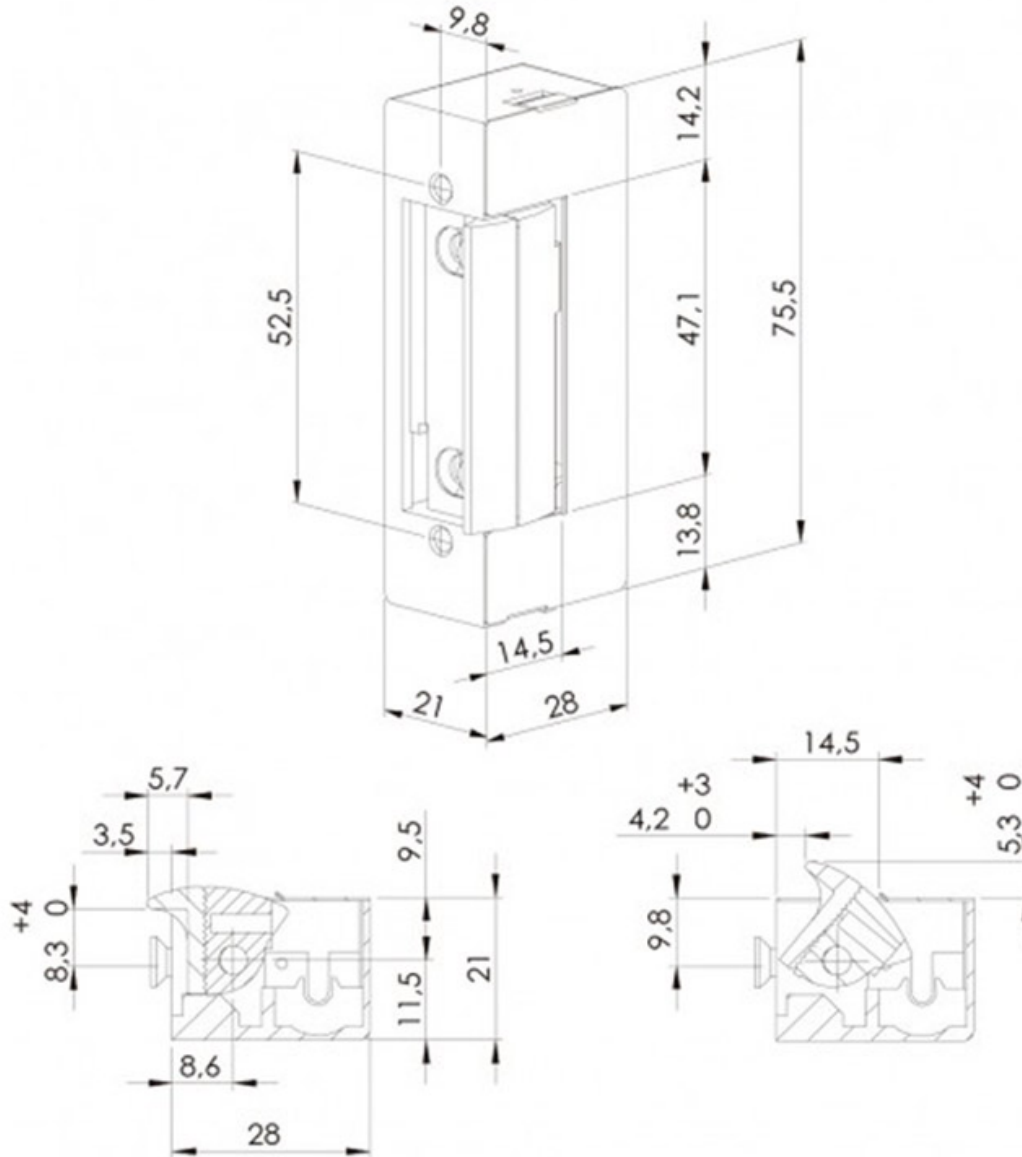

MECHANISM

<https://www.quincabox.fr/gache-electrique-symetrique-a-impulsion-45nf-dorcas-p62524>